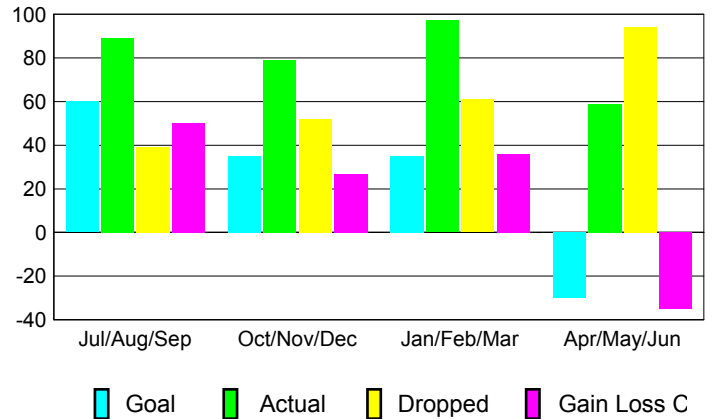

GMT: **SHINOBU GOTO**

Location: **JAPAN**

GMT CA: **5**

CLUBS

Month	New Club Goal	Actual New Clubs	Actual Dropped Clubs	Gain/Loss of Clubs
2012-2013				
Jul/Aug/Sep	0	0	0	0
Oct/Nov/Dec	1	1	0	1
Jan/Feb/Mar	1	1	0	1
Apr/May/June	0	1	0	1
Totals	2	3	0	3

Club Results 2012-2013

Goal, New, Dropped, Gain/Loss

MEMBERSHIP

Month	Net Memb Goal	Actual New Memb	Actual Dropped Memb	Gain/Loss of Memb
2012-2013				
Jul/Aug/Sep	60	89	39	50
Oct/Nov/Dec	35	79	52	27
Jan/Feb/Mar	35	97	61	36
Apr/May/June	-30	59	94	-35
Totals	100	324	246	78

Membership Results 2012-2013

Goal, New, Dropped, Gain/Loss

YTD Status Quo Clubs 2012-2013

Status Quo Clubs Compared to Status Quo Members

Gender Comparison 2012-2013

Club Gain/Loss 2012-2013

Membership Gain/Loss 2012-2013