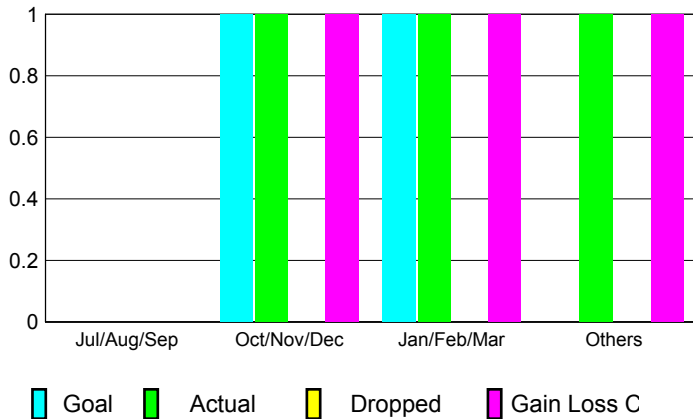

GMT: **SHINOBU GOTO**

Location: **JAPAN**

GMT CA: **5**

CLUBS

Month	New Club Goal	Actual New Clubs	Actual Dropped Clubs	Gain/Loss of Clubs
2012-2013				
Jul/Aug/Sep	0	0	0	0
Oct/Nov/Dec	1	1	0	1
Jan/Feb/Mar	1	1	0	1
Apr/May/June	0	1	0	1
Totals	2	3	0	3

Club Results 2012-2013

Goal, New, Dropped, Gain/Loss

MEMBERSHIP

Month	Net Memb Goal	Actual New Memb	Actual Dropped Memb	Gain/Loss of Memb
2012-2013				
Jul/Aug/Sep	60	89	39	50
Oct/Nov/Dec	35	79	52	27
Jan/Feb/Mar	35	97	61	36
Apr/May/June	-30	59	94	-35
Totals	100	324	246	78